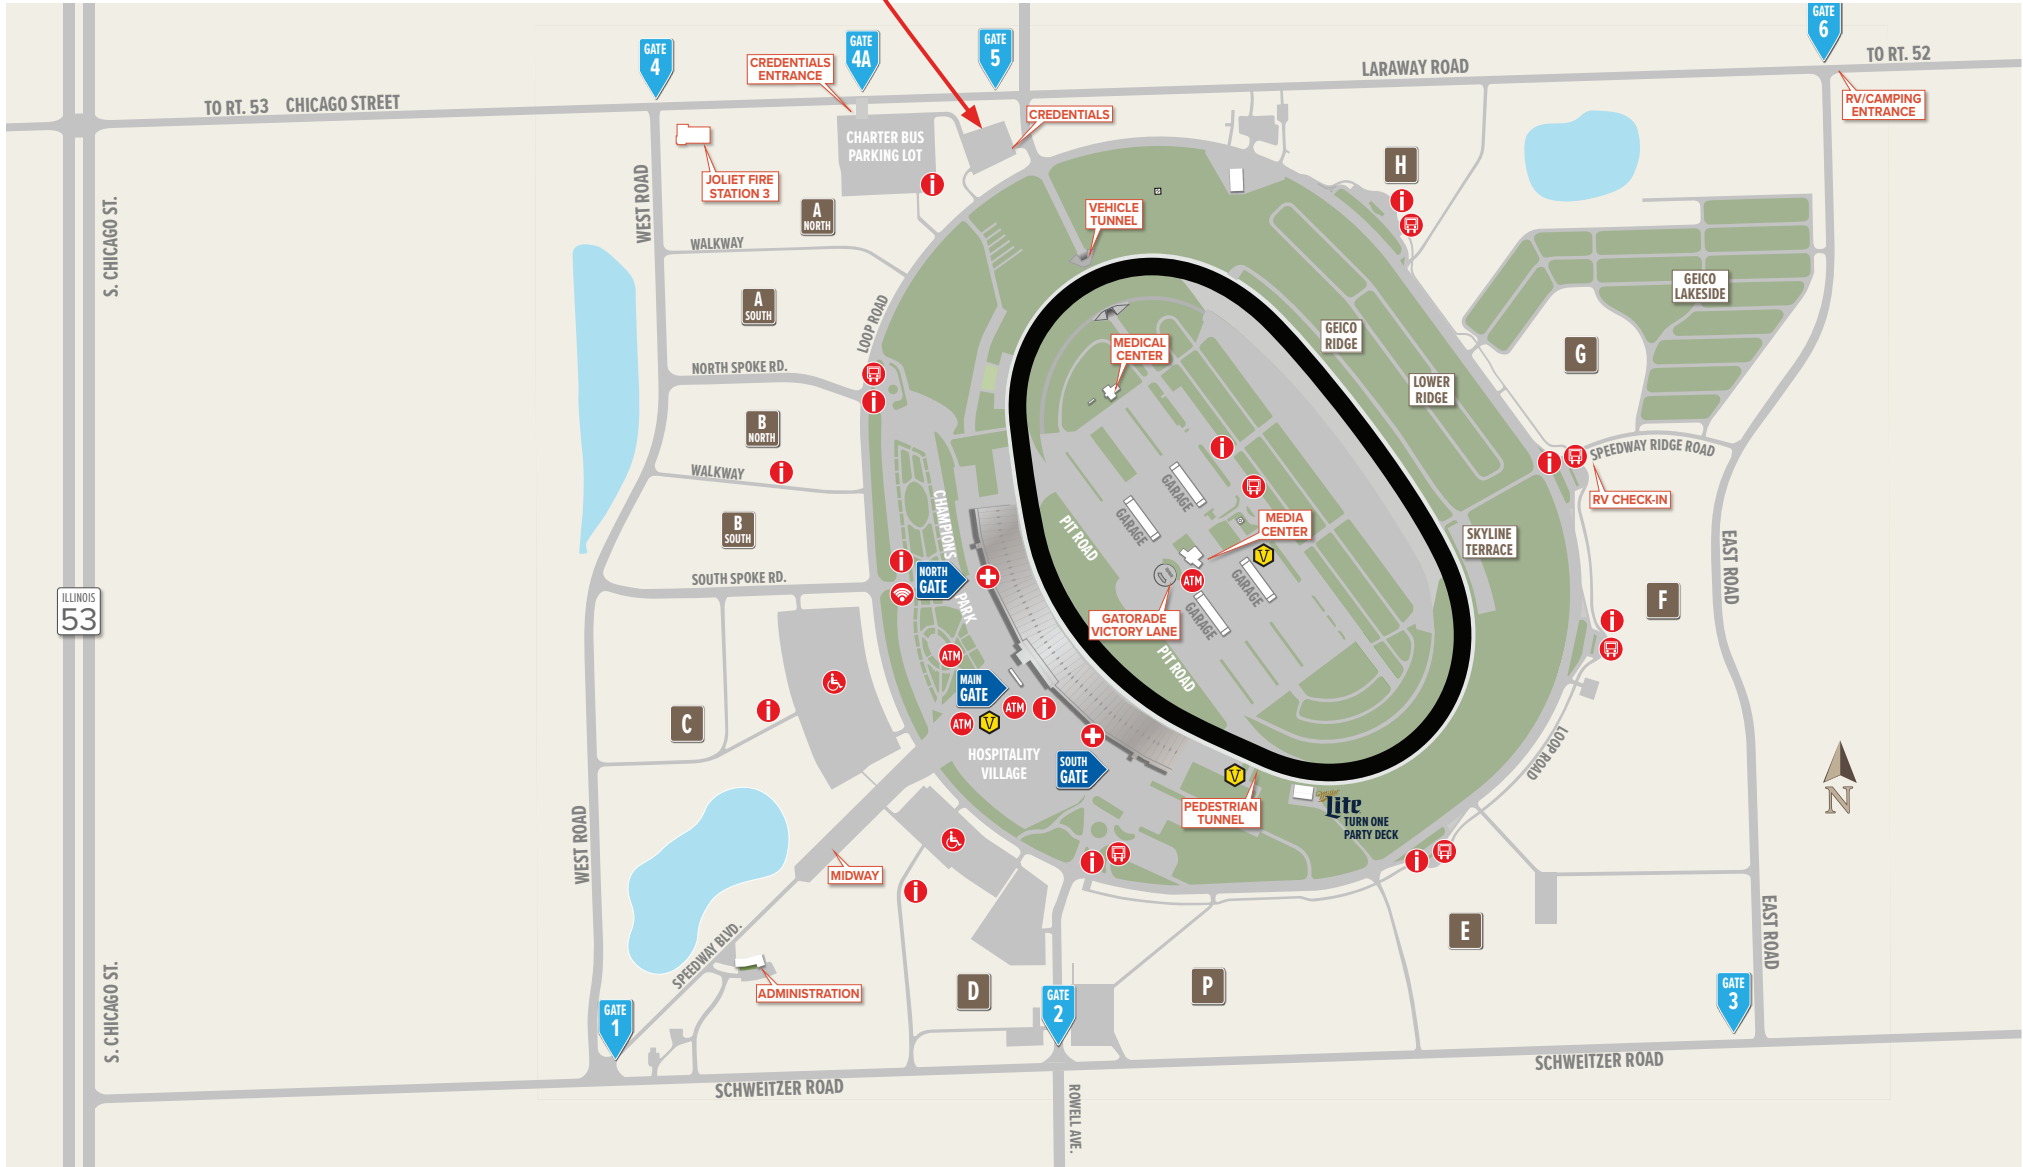

CHICAGOLAND SPEEDWAY

NASCAR Credentials is located in the same parking lot as the Track Credentials via Gate 5.