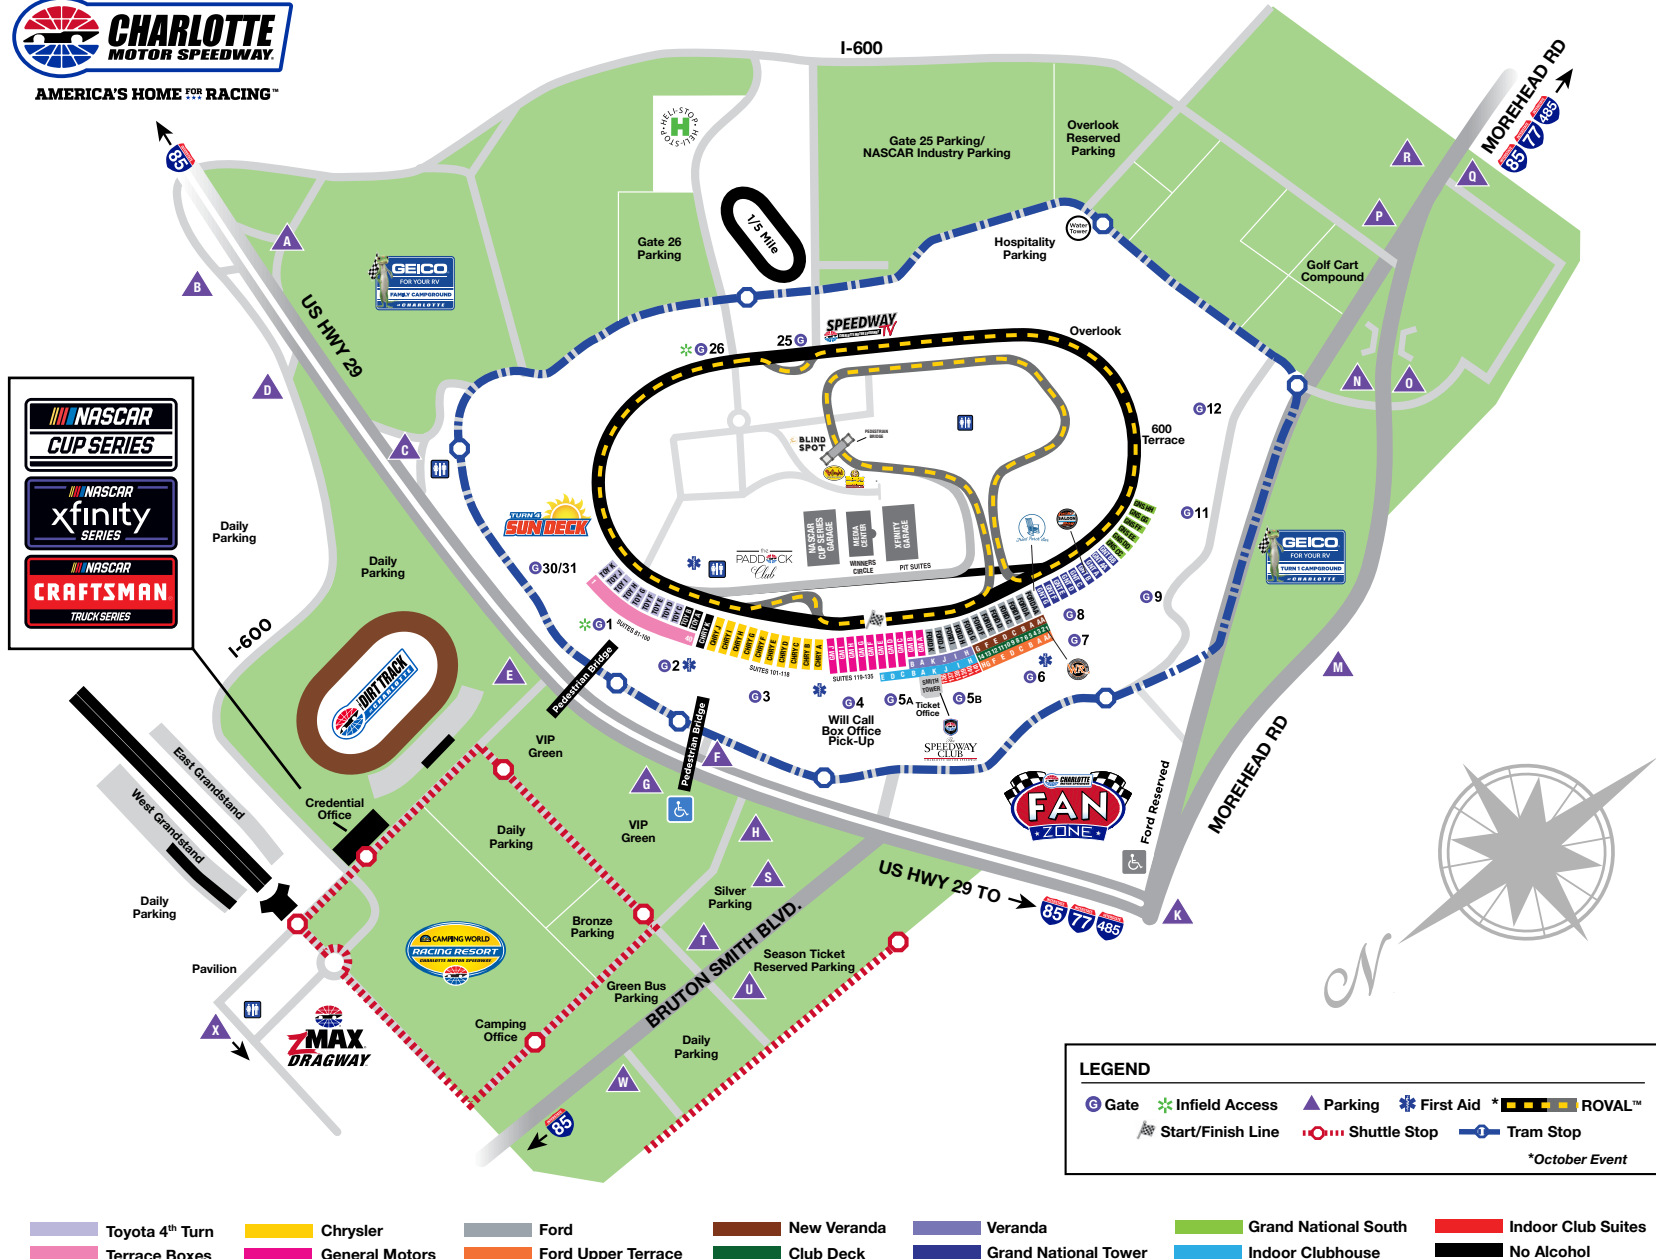

AMERICA'S HOME FOR RACING™

LEGEND

- Gate (G symbol)
- Infield Access (star symbol)
- Parking (triangle symbol)
- First Aid (star-in-circle symbol)
- ROVAL™ (dashed line symbol)
- Start/Finish Line (flag symbol)
- Shuttle Stop (red circle with dot symbol)
- Tram Stop (blue circle with line symbol)

*October Event

- Toyota 4th Turn
- Chrysler
- Ford
- New Veranda
- Veranda
- Grand National South
- Indoor Club Suites
- Terrace Boxes
- General Motors
- Ford Upper Terrace
- Club Deck
- Grand National Tower
- Indoor Clubhouse
- No Alcohol

NASCAR Credentials is located next to the Credential Office at the Charlotte Dirt Track.