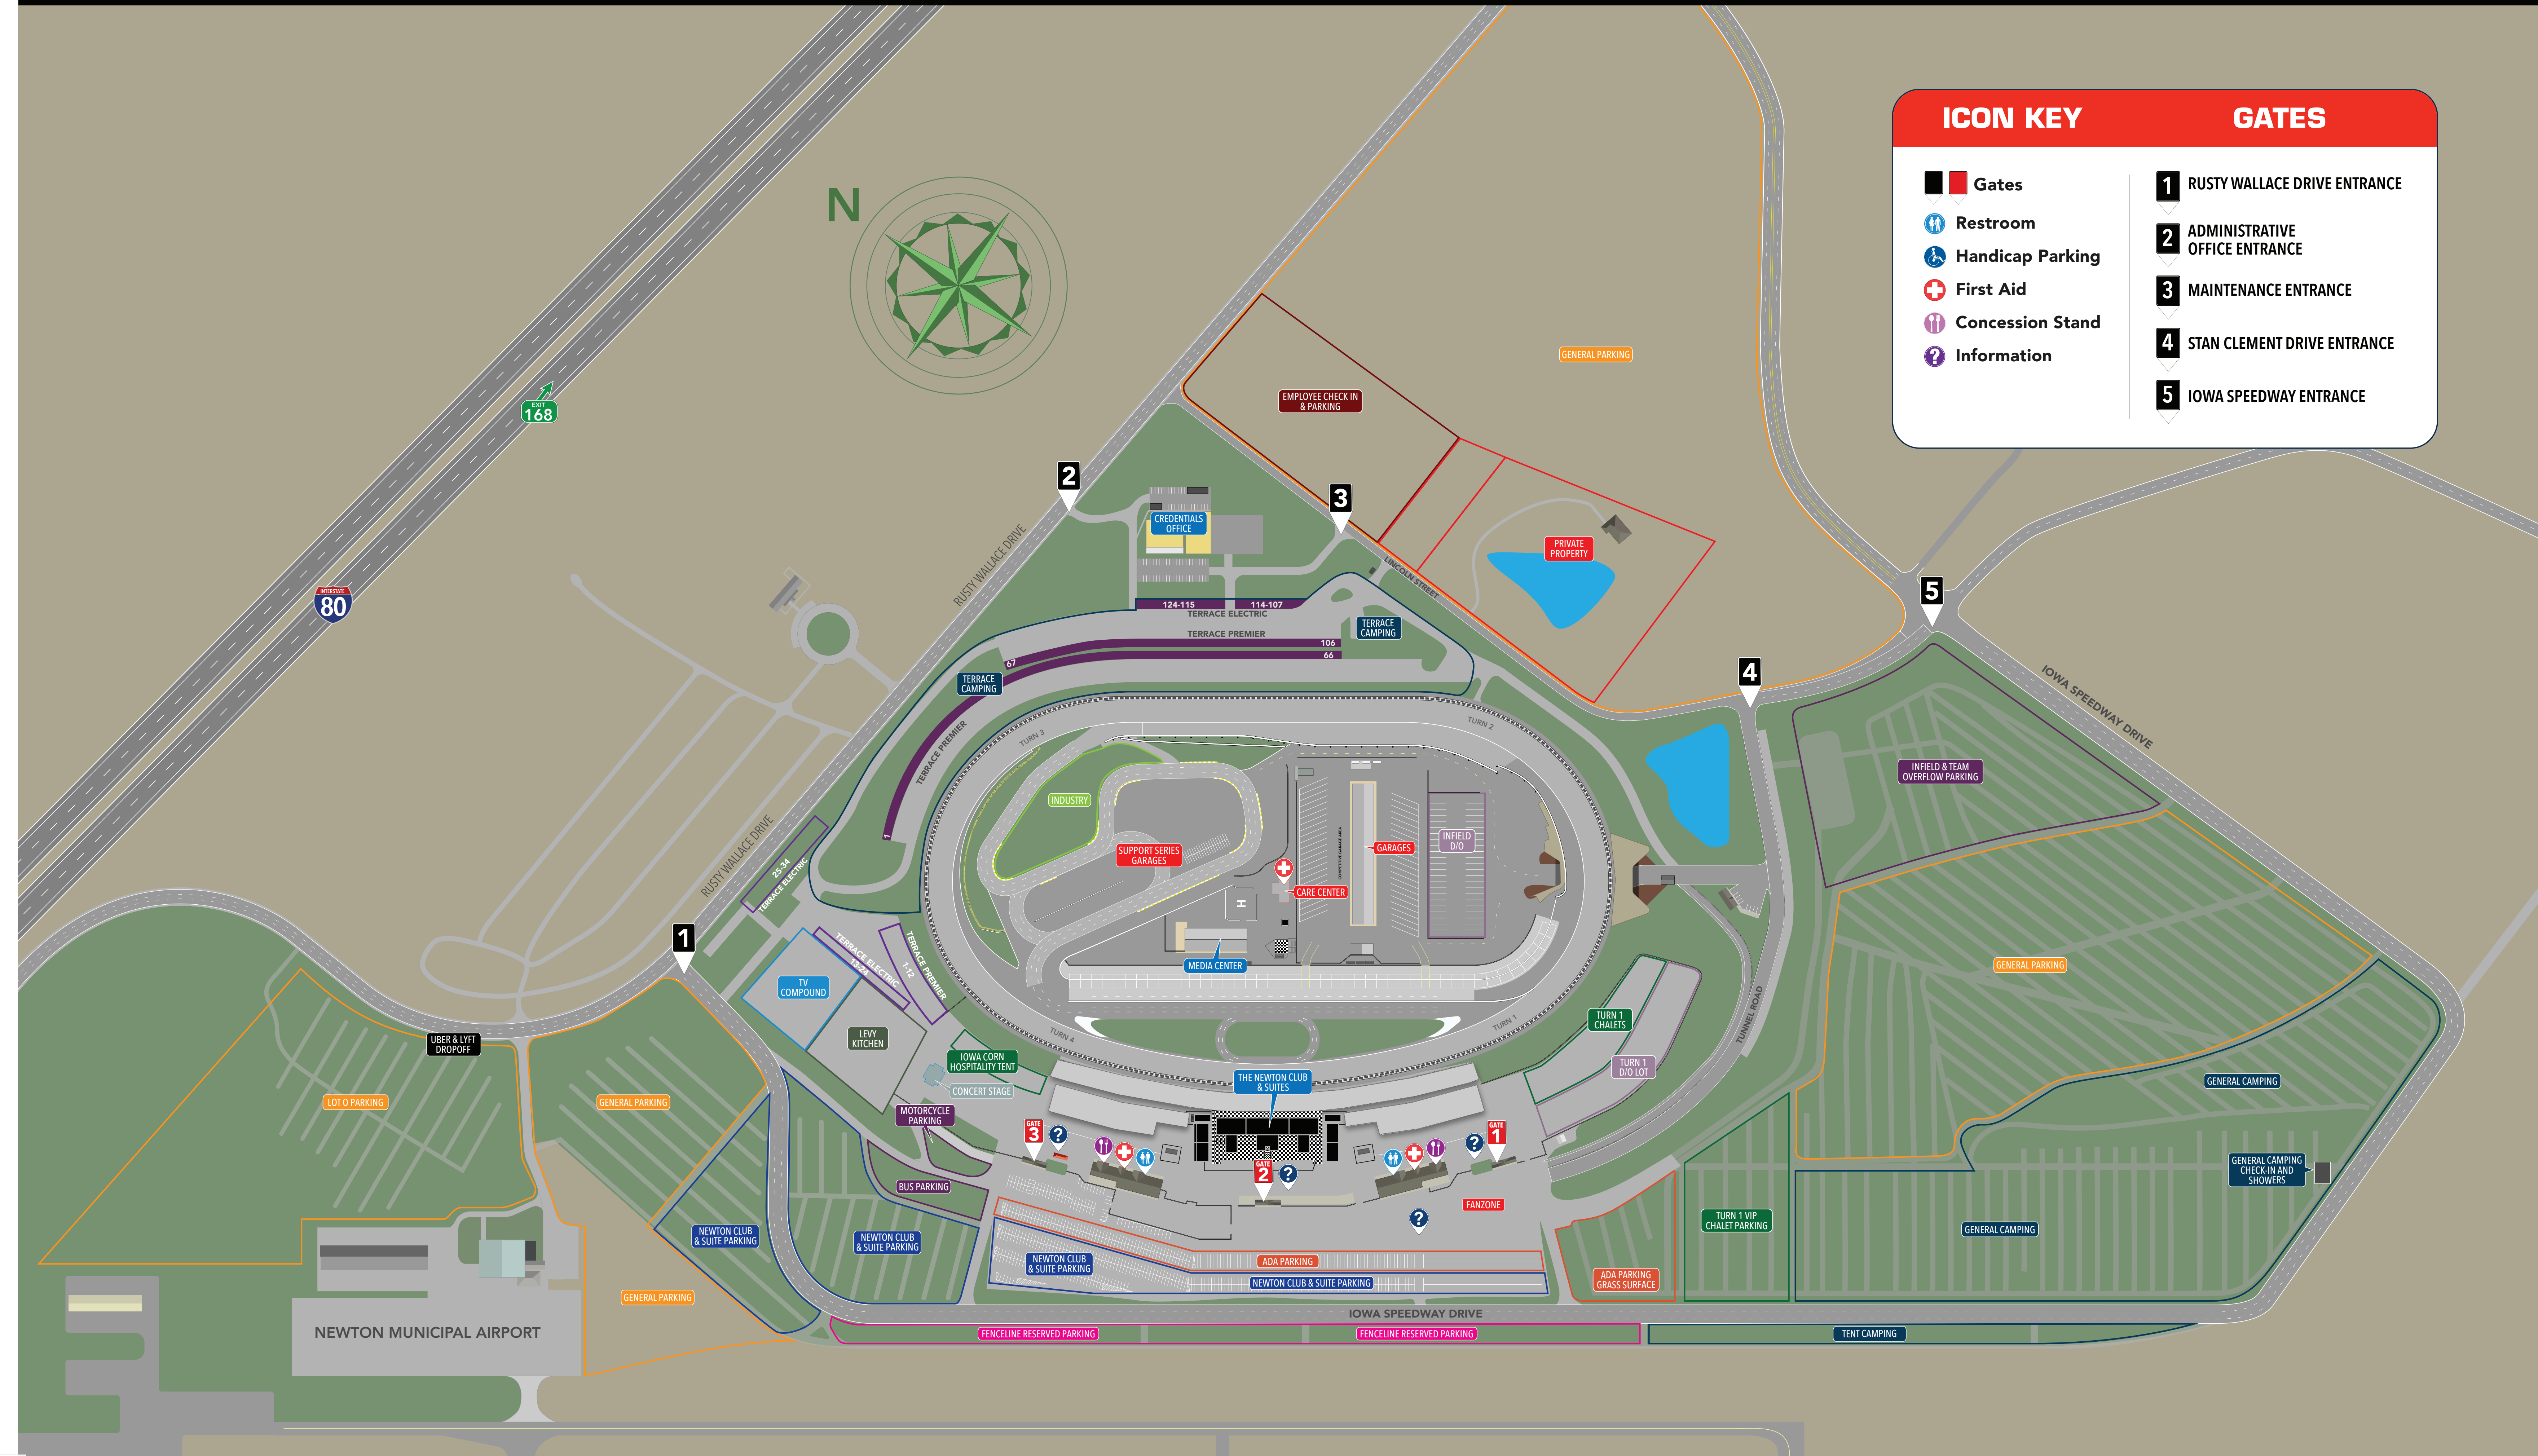

ICON KEY		GATES	
	Gates	<b>1</b>	RUSTY WALLACE DRIVE ENTRANCE
	Restroom	<b>2</b>	ADMINISTRATIVE OFFICE ENTRANCE
	Handicap Parking	<b>3</b>	MAINTENANCE ENTRANCE
	First Aid	<b>4</b>	STAN CLEMENT DRIVE ENTRANCE
	Concession Stand	<b>5</b>	IOWA SPEEDWAY ENTRANCE
	Information		

ICON KEY	
	Gates
	Restroom
	Handicap Parking
	First Aid
	Concession Stand
	Information

GATES	
<b>1</b>	RUSTY WALLACE DRIVE ENTRANCE
<b>2</b>	ADMINISTRATIVE OFFICE ENTRANCE
<b>3</b>	MAINTENANCE ENTRANCE
<b>4</b>	STAN CLEMENT DRIVE ENTRANCE
<b>5</b>	IOWA SPEEDWAY DRIVE ENTRANCE